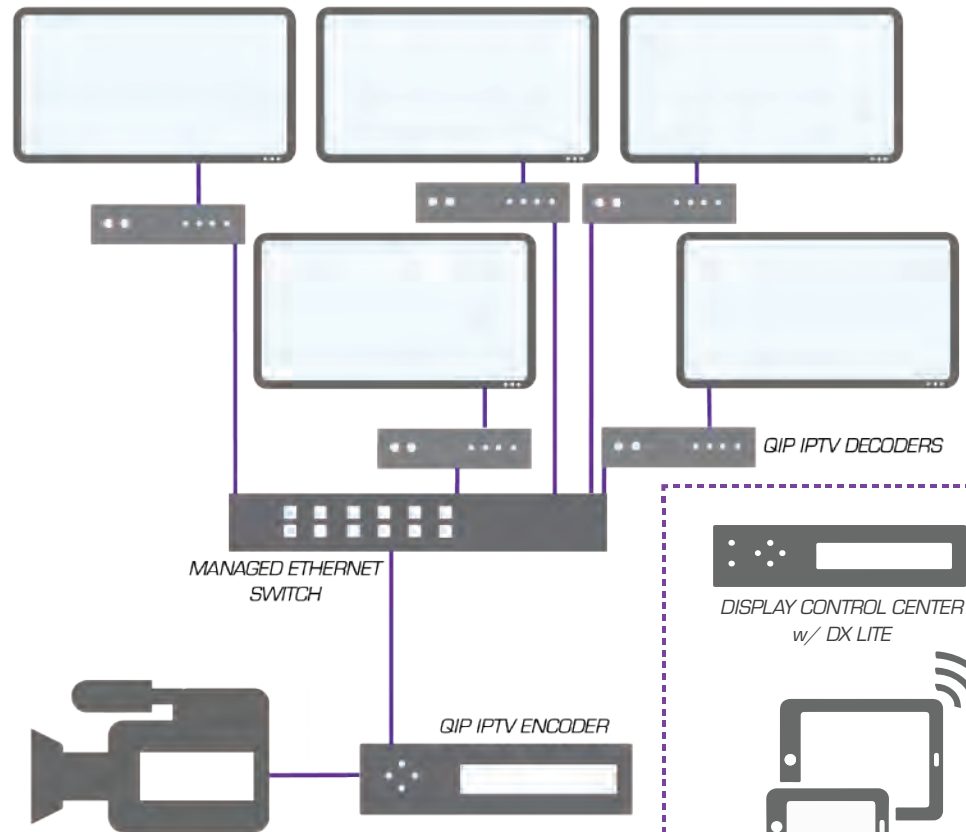

## POINT-TO-POINT OVER ETHERNET

Contemporary Research AV over IP products allow users to easily deploy video from a single source to a single end point in minutes. Simply add an encoder at the source, a decoder at the end point, and connect them with a L2/L3 managed switch. You can even use Display Express for centralized control.

### ADD DISPLAY CONTROL:

- IP-DXL Display Control Center w/ DX LITE

## ONE TO MANY OVER ETHERNET

Delivering a single source of video to a virtually unlimited number of displays is easy with Cotemporary Research. With a QIP IPTV Encoder at the source with QIP IPTV Decoders at the displays, connected with a L2/L3 managed switch users distribute video throughout a facility.