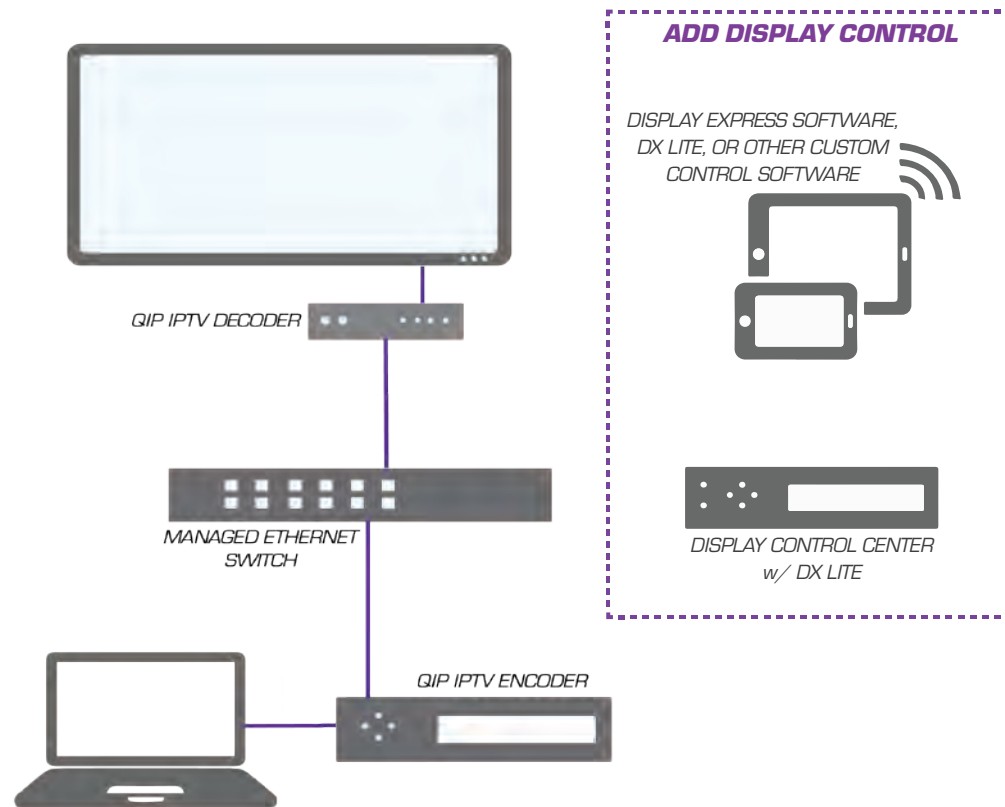

AV OVER IP PRODUCTS:

- QIP IPTV Encoders
- QIP IPTV Decoders

ADD DISPLAY CONTROL:

- IP-DXL Display Control Center w/ DX LITE