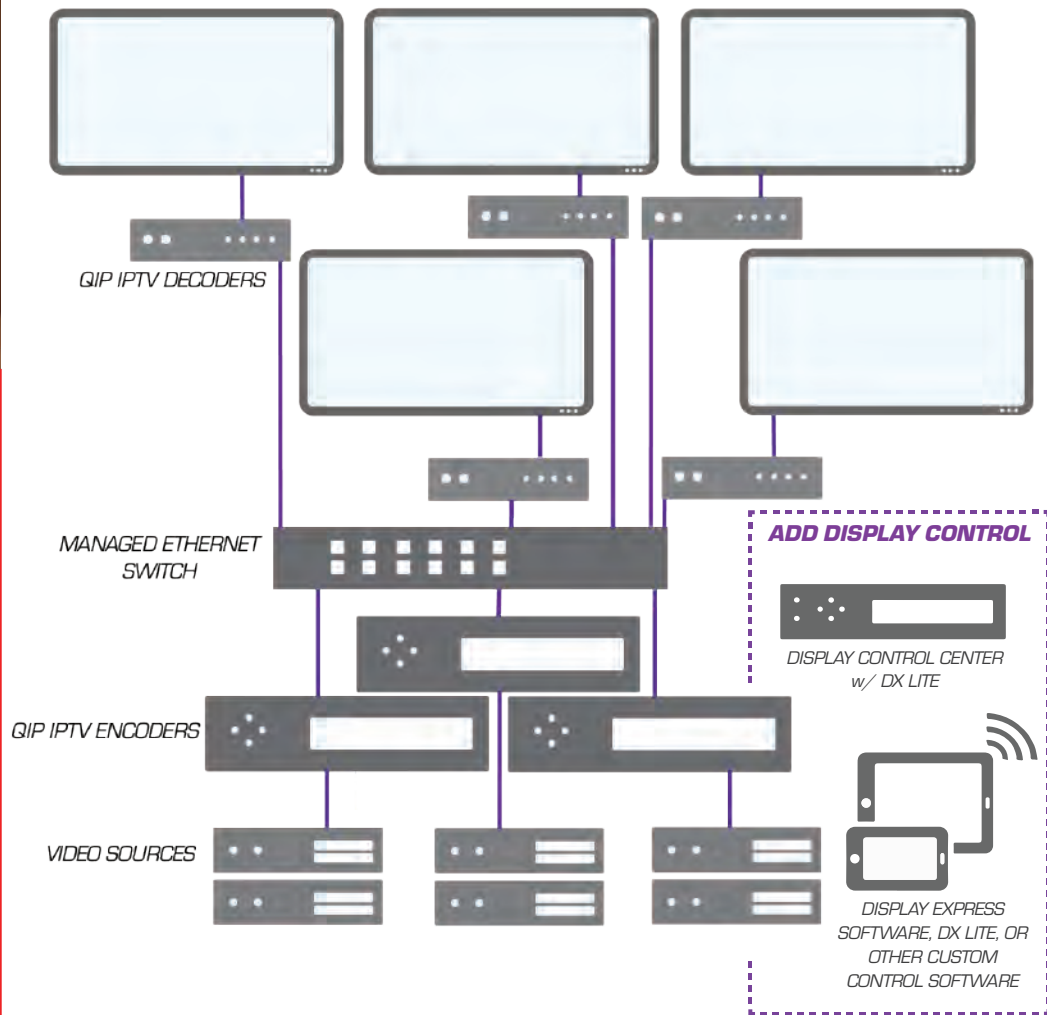

## POINT-TO-POINT OVER ETHERNET

Contemporary Research AV over IP products allow users to easily deploy video from a single source to a single end point in minutes. Simply add an encoder at the source, a decoder at the end point, and connect them with a L2/L3 managed switch. You can even use Display Express for centralized control.

### ADD DISPLAY CONTROL

## **BULK VIDEO DISTRIBUTION AND MANY TO MANY OVER ETHERNET**

Whether the need is to distribute user generated content or create a cost-effective television head-end, Contemporary Research has the tools to allow for any number of sources to be distributed to any number of endpoints over Ethernet.

### **USES:**

- TV Distribution Head-end
- Command and Control Rooms
- Campus Wide Video Distribution