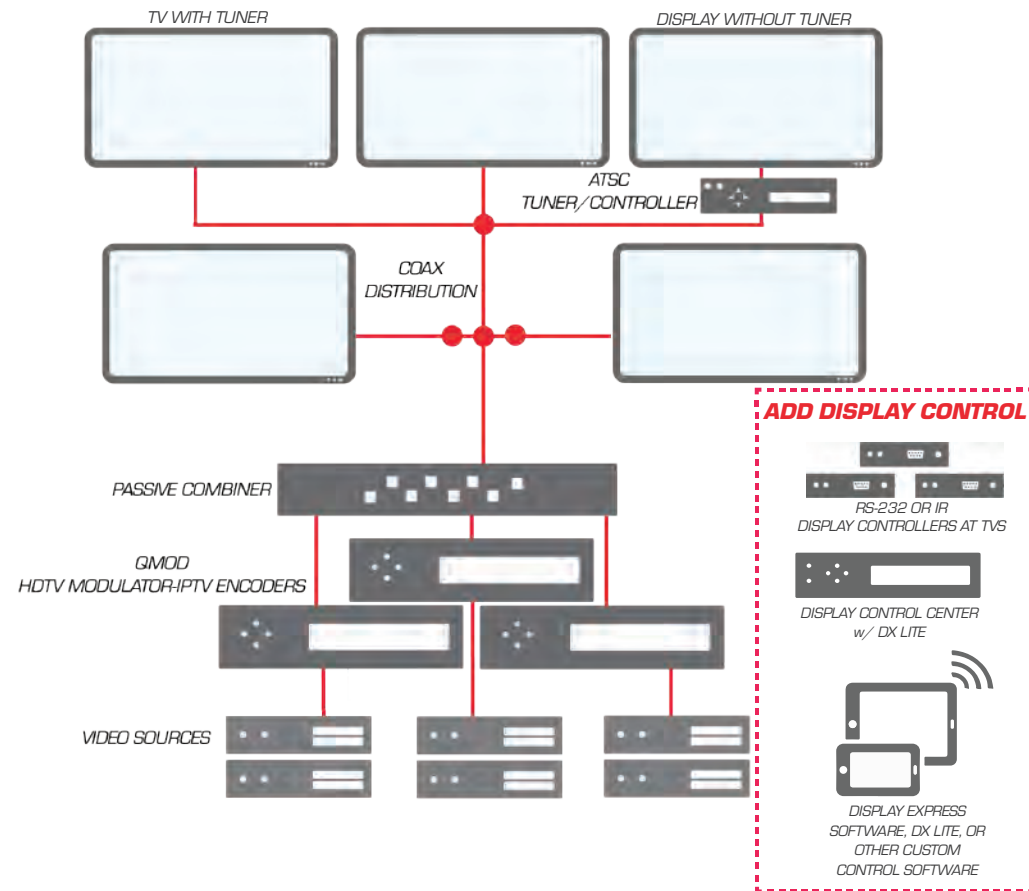

APPLICATIONS:

- Stadiums and Arena
- Bars and Restaurants
- Corporate
- Healthcare
- Education
- Government
- Retail
- Entertainment Venues

USES:

- TV Distribution Head-end
- Command and Control Rooms
- Campus Wide Video Distribution
- Digital Signage
- User Generated Broadcasts

AV OVER RF PRODUCTS:

- QMOD HDTV Modulators-IPTV Encoder
- QCP8 Passive Combiner

ADD DISPLAY CONTROL:

- ICE-HE-DXL Display Control Center w/ DX LITE
- ICC1-232/ ICC1-IRX Display Controllers
- ICC1 TC Tuner/Controller
- DISPLAY EXPRESS SOFTWARE