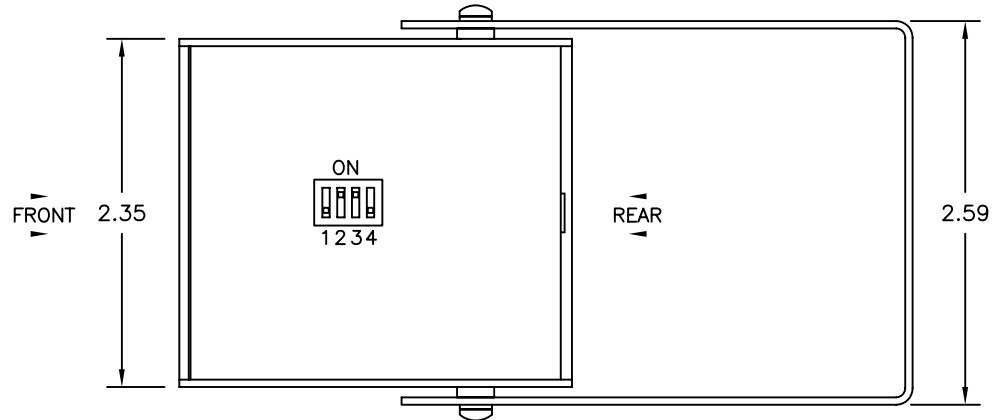

FRONT VIEW

Bracket sides removed for clarity

REAR VIEW

BRACKET MOUNT VIEW

BOTTOM VIEW

SIDE VIEW

NOTES

1. BRACKET SWIVEL MOUNTS 360 DEGREES
MOUNTING KEY HOLE SLOT ACCOMODATES #6 OR #8 SCREWS
UNIT CAN MOUNT AT ANY ANGLE TO WALL OR CEILING
2. FRONT HAS 38 AND 57 KHz IR RECEIVERS WITH LED STATUS
ORIENT TO POINT TO WHERE USER WILL OPERATE IR REMOTE
3. REAR HAS 3.5mm STEREO JACK
4. BOTTOM HAS 4 POSITION DIP SWITCH

UNLESS OTHERWISE SPECIFIED:

DECIMAL DIMENSIONS INCLUDING HOLES XX ±.010

XXX ±.005

FRACTIONAL DIMENSIONS INCLUDING HOLES ±1/64

ANGLES ±1°

SURFACE FLATNESS .003 TIR PER LINEAR INCH.

ALL DIMENSIONS IN INCHES.

DO NOT SCALE THIS DRAWING.

SYM	ECO NO.	DESCRIPTION	DATE	APPR.
**** REVISIONS ****				
DRAWN	DATE	<i>Contemporary Research</i> TITLE PRODUCT DRAWING IR-RXC IR RECEIVER 38/57KHz, SWIVEL MOUNT		
RSH	02/10/03			
CHECKED	DATE	SCALE NONE SHT 1 OF 1 DWG. NO. 950-5032		
APPROVED	DATE			
RELEASED	DATE	DIR FILE IR-RXC_PD.DWG		