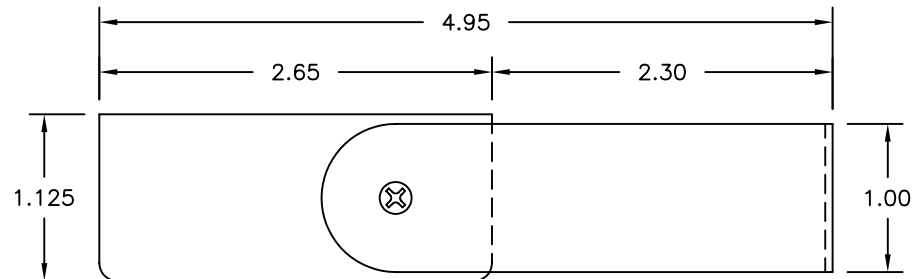

FRONT VIEW

Bracket sides removed for clarity

REAR VIEW

BRACKET MOUNT VIEW

BOTTOM VIEW

SIDE VIEW

NOTES

1. BRACKET SWIVEL MOUNTS 360 DEGREES
MOUNTING KEY HOLE SLOT ACCOMODATES #6 OR #8 SCREWS
UNIT CAN MOUNT AT ANY ANGLE TO WALL OR CEILING
2. FRONT HAS 38 AND 57 KHz IR RECEIVERS WITH LED STATUS
ORIENT TO POINT TO WHERE USER WILL OPERATE IR REMOTE
3. REAR HAS 3.5mm STEREO JACK
4. BOTTOM HAS 4 POSITION DIP SWITCH

UNLESS OTHERWISE SPECIFIED:

DECIMAL DIMENSIONS INCLUDING HOLES XX ±.010

XXX ±.005

FRACTIONAL DIMENSIONS INCLUDING HOLES ±1/64

ANGLES ±1°

SURFACE FLATNESS .003 TIR PER LINEAR INCH.

ALL DIMENSIONS IN INCHES.

DO NOT SCALE THIS DRAWING.

SYM	ECO NO.	DESCRIPTION	DATE	APPR.
**** REVISIONS ****				
DRAWN	DATE	<i>Contemporary Research</i> TITLE PRODUCT DRAWING IR-RXC IR RECEIVER 38/57KHz, SWIVEL MOUNT		
RSH	02/10/03			
CHECKED	DATE	SCALE NONE SHT 1 OF 1 DWG. NO. 950-5032		
APPROVED	DATE			
RELEASED	DATE	DIR FILE IR-RXC_PD.DWG		