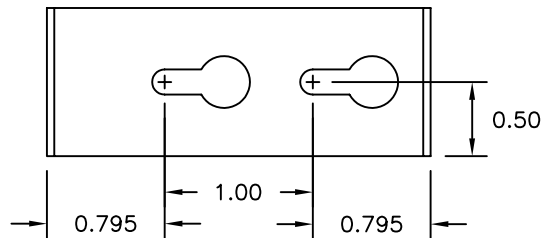

FRONT VIEW

Bracket sides removed for clarity

REAR VIEW

BRACKET MOUNT VIEW

BOTTOM VIEW

SIDE VIEW

NOTES

1. BRACKET SWIVEL MOUNTS 360 DEGREES
MOUNTING KEY HOLE SLOT ACCOMODATES #6 OR #8 SCREWS
UNIT CAN MOUNT AT ANY ANGLE TO WALL OR CEILING
2. FRONT HAS 38 AND 57 KHz IR RECEIVERS WITH LED STATUS
ORIENT TO POINT TO WHERE USER WILL OPERATE IR REMOTE
3. REAR HAS 3.5mm STEREO JACK
4. BOTTOM HAS 4 POSITION DIP SWITCH

UNLESS OTHERWISE SPECIFIED:

DECIMAL DIMENSIONS INCLUDING HOLES XX ±.010

XXX ±.005

FRACTIONAL DIMENSIONS INCLUDING HOLES ±1/64

ANGLES ±1°

SURFACE FLATNESS .003 TIR PER LINEAR INCH.

ALL DIMENSIONS IN INCHES.

DO NOT SCALE THIS DRAWING.

SYM	ECO NO.	DESCRIPTION	DATE	APPR.
**** REVISIONS ****				
DRAWN	DATE	<i>Contemporary Research</i> TITLE PRODUCT DRAWING IR-RXC IR RECEIVER 38/57KHz, SWIVEL MOUNT		
RSH	02/10/03			
CHECKED	DATE	SCALE NONE SHT 1 OF 1 DWG. NO. 950-5032		
APPROVED	DATE			
RELEASED	DATE	DIR FILE IR-RXC_PD.DWG		