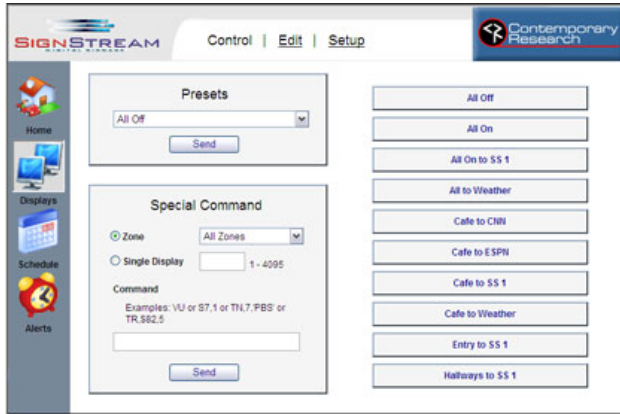

## Display Express Takes Control

---

Dallas, TX November 1, 2007 – Contemporary Research introduces Display Express, a new software solution for distributed display control. The Display Express Server presents easy-to-use ASP,NET browser pages to integrate, define, control and schedule displays, TVs and projectors throughout a facility. Ethernet-driven display control commands are transmitted over RF coax, the same cable that carries TV channels, eliminating the need to run new control wiring.

Setup and operation is a snap. There's nothing to define, commands are sent to all or one 15 pre-set zones of controllers. No programming experience is needed - just fill in the blanks and click checkmarks to create control presets. Each Preset (a group of commands to a Zone) can be sent as a clickable button or pull-down list. Schedule events by linking Presets to a time, date, and cycle. Launch video pages or alerts from up to 14 user-created Alerts buttons.

States Doug Engstrom, CR Communication Director states, "Sports, corporate, education, and worship site need a simple solution for distributing and managing content across a their facility. RF is still the best conduit to send multiple channels of analog and digital content over long distances. With Display Express, they can access displays, TVs, and projectors over the same pathway, taking control with a click of a Web button."